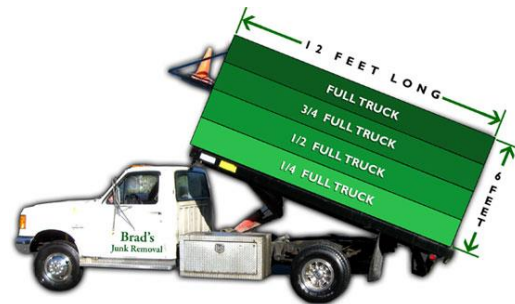

All of these rates include the very expensive dump fees. Brad's Junk Removal – info@bradsjunkremoval.com - 604-220-JUNK (604-220-5865)

*Each mattress or boxspring is subject to a $25 recycle tax.
**Prices are subject to change without notice.